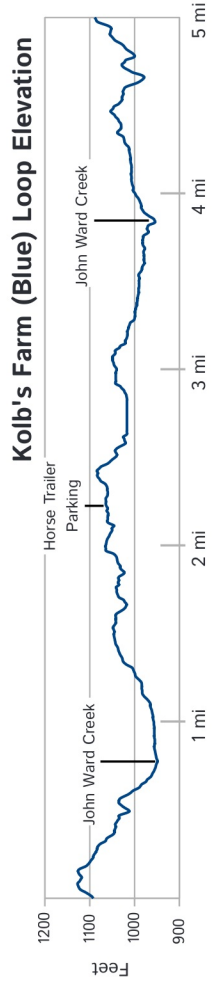

Revision: Nov. 2020

- Parking
- Litter Container
- Drinking Water
- Landmark
- Horse Trailer Parking
- Activity/Picnic Area
- Kolb Farm Loop (Blue Loop)
- Hiking Trail
- Milepost
- Park Property

Map continues with Central Trail Section

Park Contact Information
EMERGENCY: DIAL 911
 Visitor Center: 770-427-4686
www.nps.gov/kemo

Trail	Distance
Kolb's Farm (Blue) Loop	5.1 mi
Kolb's Farm West Trail	2.2 mi
Kolb's Farm East Trail	2.2 mi