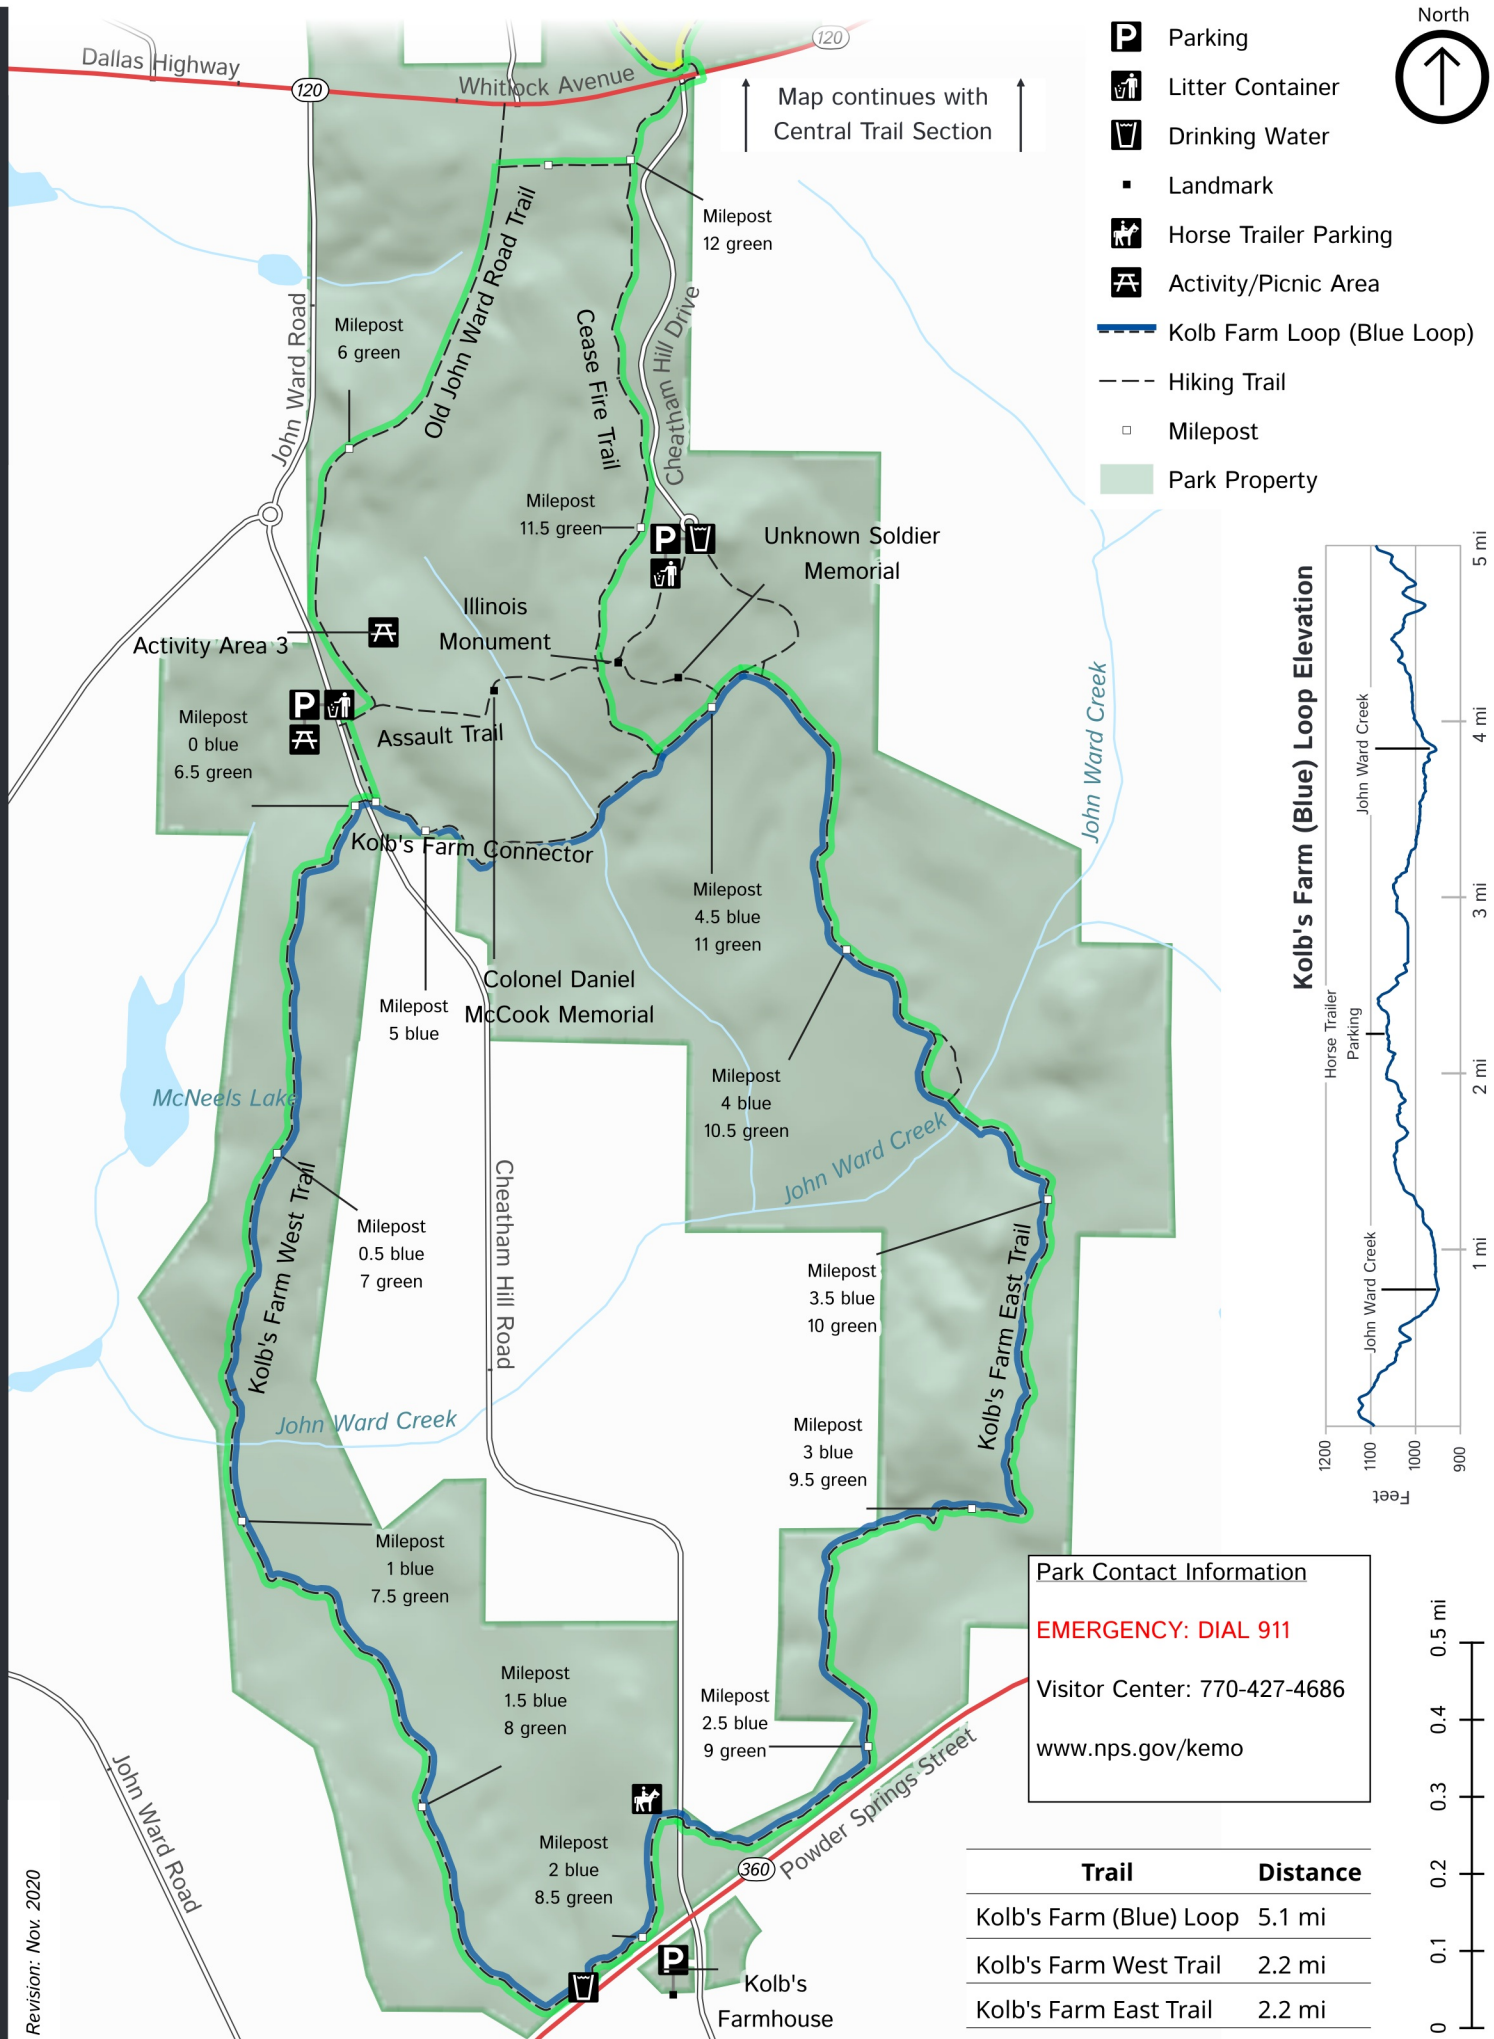

Revision: Nov. 2020

- Parking
- Litter Container
- Drinking Water
- Landmark
- Horse Trailer Parking
- Activity/Picnic Area
- Kolb Farm Loop (Blue Loop)
- Hiking Trail
- Milepost
- Park Property

Map continues with Central Trail Section

Park Contact Information
EMERGENCY: DIAL 911
 Visitor Center: 770-427-4686
www.nps.gov/kemo

Trail	Distance
Kolb's Farm (Blue) Loop	5.1 mi
Kolb's Farm West Trail	2.2 mi
Kolb's Farm East Trail	2.2 mi